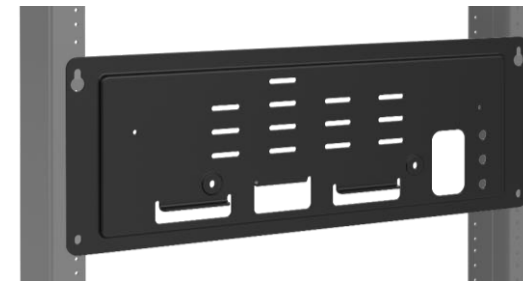

Rack Mount Plate for Multi-Slot Cradles

BRKT-EC30-10SC1-01

Rack Mount Plate, install EC30 Multi-Slot Cradles on a 19-inch IT rack (enables mounting of EC30 devices oriented horizontally with displays facing up, scan engines facing out).